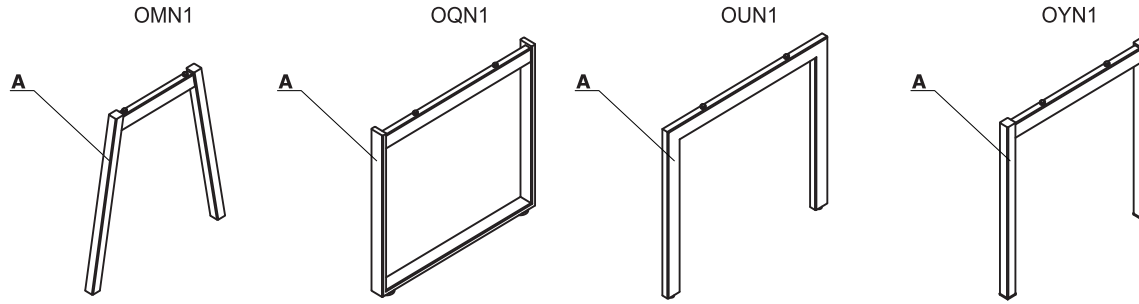

Colour combination - Desk legs

Material	Colour	Desk legs													
		A - Base - metal leg	B - Base - wooden leg												
Metal	M009 - aluminium semi-matt RAL 9006	✓													
	M015 - white semi-matt RAL 9010	✓													
	M115 - black semi-matt RAL 9005	✓													
	M154 - anthracite semi-matt RAL 7043	✓													
	M026 - olive semi-matte RAL 6013	✓*													
	M027 - blue semi-matte RAL5003	✓*													
	M028 - brick red semi-matte RAL 0404040	✓*													
	M029 - yellow semi-matte RAL 0807060	✓*													
	M030 - beige semi-matte RAL 0608005	✓*													

* option with extra charge